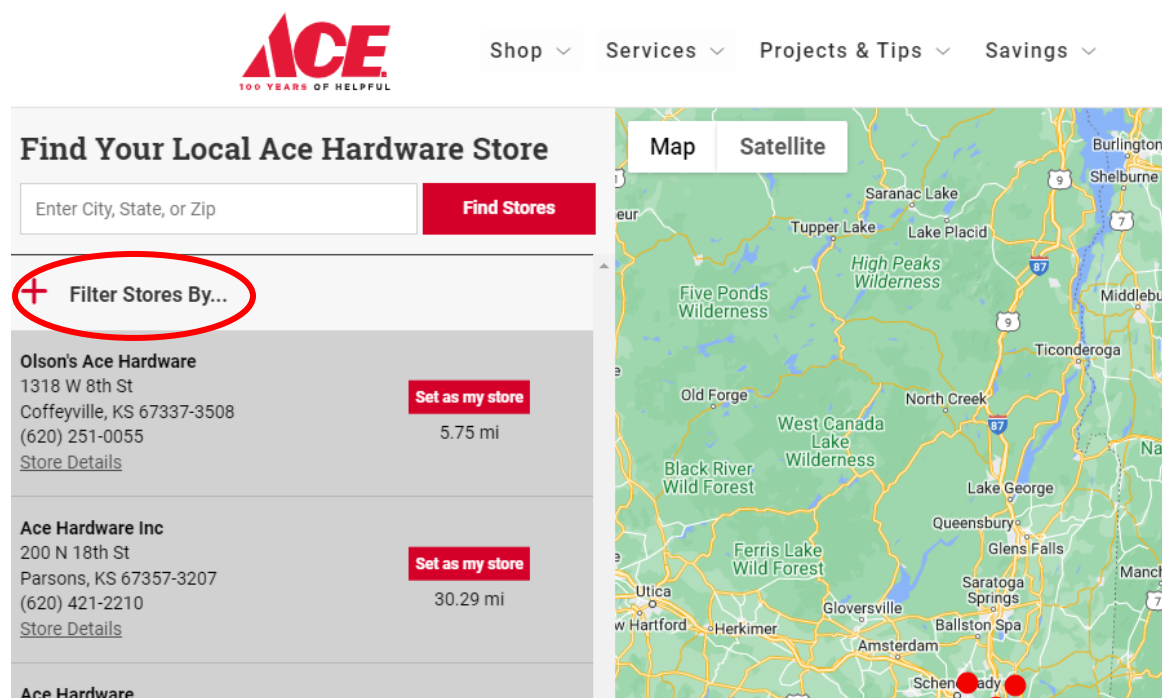

ACE Hardware Store Locator Instructions:

Step 1: Go to <https://www.acehardware.com/store-locator>

Step 2: Enter your zip code in the search bar

Step 3: Click the “Filter Stores By...” drop-down menu

Step 4: Select “B2B National Account Program” under the Program Filter to find ACE Hardware stores that are participating in our savings program

The screenshot displays the ACE Hardware website's store locator interface. At the top, the ACE logo is accompanied by navigation links for Shop, Services, Projects & Tips, and Savings. The main heading is "Find Your Local Ace Hardware Store". A search input field contains the zip code "03145", and a red "Find Stores" button is positioned to its right. Below the search bar, a section titled "Filter Stores By..." provides instructions: "Filter to find specific services, programs, brands, etc." This section contains several filter categories, each with a dropdown menu:

- Filter by Service:** Set to "All Services".
- Filter by Program:** This dropdown is circled in red and shows "B2B National Account Program" as the selected option.
- Filter by Brand:** Set to "All Brands".
- Filter by Department:** Set to "All Departments".
- Filter by Event:** Set to "All Events".

To the right of the filters is a map of the Albany, New York region. The map shows various geographical features and cities, with several red circular markers indicating the locations of participating ACE Hardware stores. The map interface includes "Map" and "Satellite" view options at the top.