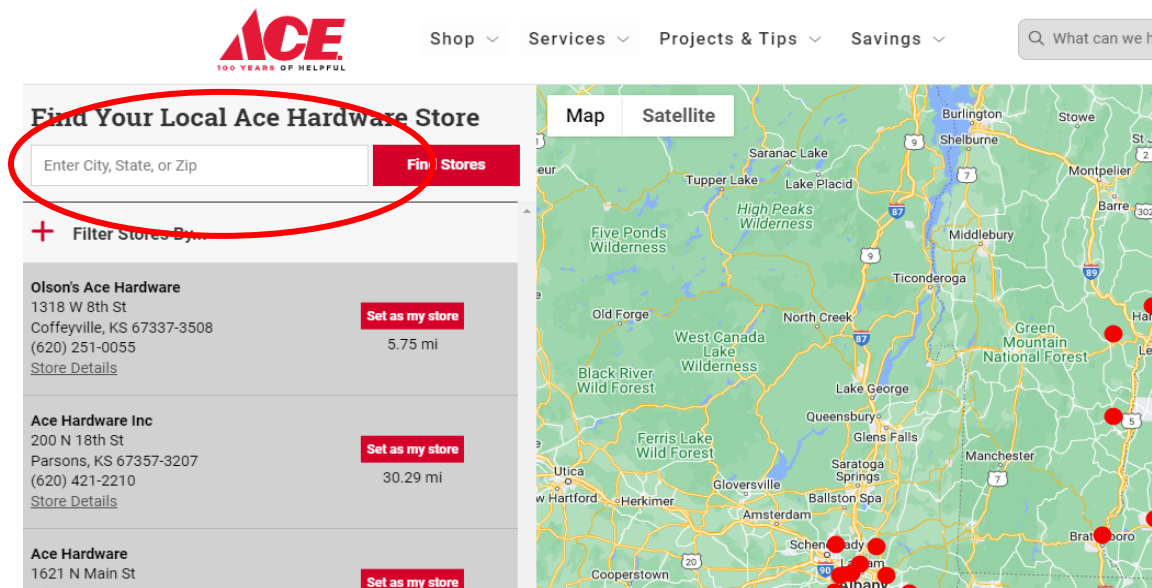

ACE Hardware Store Locator Instructions:

Step 1: Go to <https://www.acehardware.com/store-locator>

Step 2: Enter your zip code in the search bar

Step 3: Click the “Filter Stores By...” drop-down menu

Step 4: Select “B2B National Account Program” under the Program Filter to find ACE Hardware stores that are participating in our savings program

The screenshot displays the ACE Hardware website's store locator interface. At the top, the ACE logo is accompanied by navigation links for Shop, Services, Projects & Tips, and Savings. The main heading is "Find Your Local Ace Hardware Store". A search input field contains the zip code "03145", and a red "Find Stores" button is positioned to its right. Below the search bar, a section titled "Filter Stores By..." provides instructions: "Filter to find specific services, programs, brands, etc." This section contains several filter categories, each with a dropdown menu:

- Filter by Service:** Set to "All Services".
- Filter by Program:** This dropdown is circled in red and shows "B2B National Account Program" as the selected option.
- Filter by Brand:** Set to "All Brands".
- Filter by Department:** Set to "All Departments".
- Filter by Event:** Set to "All Events".

To the right of the filters is a map of the Albany, New York region. The map shows various geographical features and cities, with several red circular markers indicating the locations of participating ACE Hardware stores. The map interface includes "Map" and "Satellite" view options at the top.